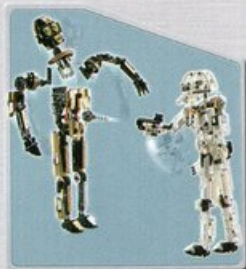

Build it and amaze your friends!

Ages 9+. 339 pieces.

#8007 C-3PO™ \$34.99

Turn wheel in the back to raise his arms. Push lever to fire blaster.

Hit C-3PO in his power outlet and his arms and head fly off!